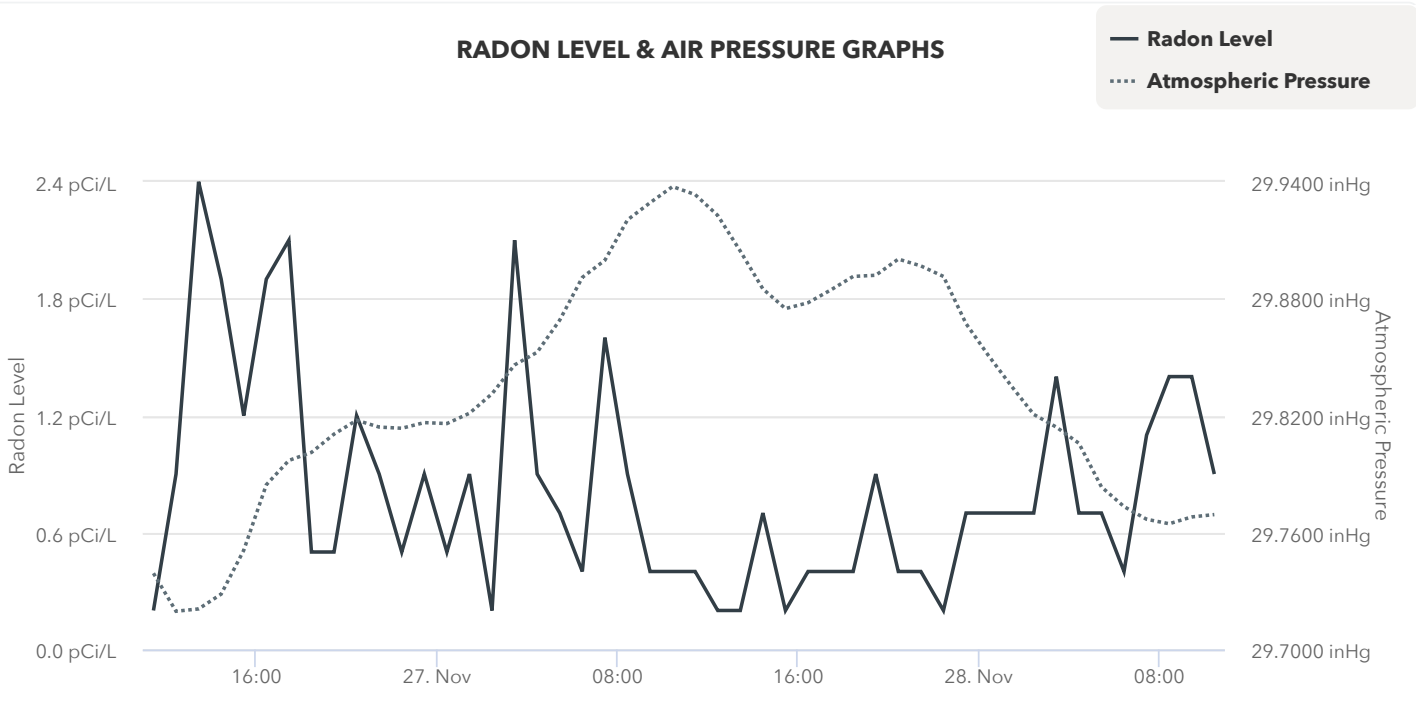

RADON LEVEL & AIR PRESSURE GRAPHS